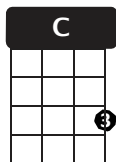

SOMEWHERE OVER THE RAINBOW

(in the key of G)

by Harold Arlen & E.Y. Harburg, 1939

Ukulele arrangement by Cynthia Lin, <http://cynthialin.com/ukulele>

2 island strums per chord, optional to use picking island strum [pick-du -udu]

INTRO C C

OOHS C Em F C F C G Am F
(oohs over first 2 lines of vocal melody)

VERSE C Em F C
Somewhere over the rainbow Way up high
F C G Am F
There's a land that I heard of Once in a lulla-by... -by
C Em F C
Somewhere over the rainbow Skies are blue
F C G Am F
And the dreams that you dare to Dream really do come true... ooh

BRIDGE C G Am F
Someday I'll wish upon a star Wake up where the clouds are far behind me
C G
Where troubles melt like lemon drops High above the chimney tops
Am F
That's where you'll find me

VERSE C Em F C
Somewhere over the rainbow Blue birds fly
F C G Am F
Birds fly over the rainbow Why oh why can't I... I...