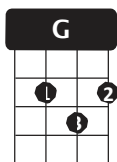

SOMEWHERE OVER THE RAINBOW

(in the key of G)

by Harold Arlen & E.Y. Harburg, 1939

Ukulele arrangement by Cynthia Lin, <http://cynthialin.com/ukulele>

2 island strums per chord, optional to use picking island strum [pick-du -udu]

INTRO C C

OOHS C Em F C F C G Am F
(oohs over first 2 lines of vocal melody)

VERSE C Em F C
Somewhere over the rainbow Way up high
F C G Am F
There's a land that I heard of Once in a lulla-by... -by
C Em F C
Somewhere over the rainbow Skies are blue
F C G Am F
And the dreams that you dare to Dream really do come true... ooh

BRIDGE C G Am F
Someday I'll wish upon a star Wake up where the clouds are far behind me
C G
Where troubles melt like lemon drops High above the chimney tops
Am F
That's where you'll find me

VERSE C Em F C
Somewhere over the rainbow Blue birds fly
F C G Am F
Birds fly over the rainbow Why oh why can't I... I...