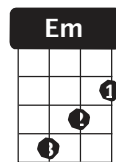

SOMEWHERE OVER THE RAINBOW

(in the key of G)

by Harold Arlen & E.Y. Harburg, 1939

Ukulele arrangement by Cynthia Lin, <http://cynthialin.com/ukulele>

2 island strums per chord, optional to use picking island strum [pick-du -udu]

INTRO C C

OOHS C Em F C F C G Am F
(oohs over first 2 lines of vocal melody)

VERSE C Em F C
Somewhere over the rainbow Way up high
F C G Am F
There's a land that I heard of Once in a lulla-by... -by
C Em F C
Somewhere over the rainbow Skies are blue
F C G Am F
And the dreams that you dare to Dream really do come true... ooh

BRIDGE C G Am F
Someday I'll wish upon a star Wake up where the clouds are far behind me
C G
Where troubles melt like lemon drops High above the chimney tops
Am F
That's where you'll find me

VERSE C Em F C
Somewhere over the rainbow Blue birds fly
F C G Am F
Birds fly over the rainbow Why oh why can't I... I...