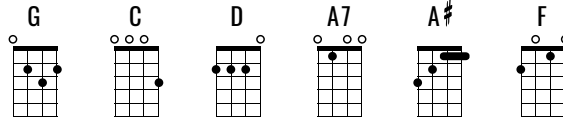

The Beatles - Here Comes The Sun

Ukulele chord melody arrangement

♩ = 130

Intro

ukulele

Ukulele chord melody arrangement for the first line of the Intro. The music is in G major, 4/4 time, with a tempo of 130. The first line consists of three measures with chords G, C, and D. The guitar tablature is as follows:

2	3	0	2	3	(3)	2	0	3	0	(0)	3	0	3	0	2	0	2	3	0
3	2	0	0	0	0	0	0	0	0	0	0	0	0	0	2	2	2	2	2
0	0	0	0	0	0	0	0	0	0	0	0	0	0	0	0	0	0	0	0

Ukulele chord melody arrangement for the second line of the Intro. The music is in G major, 4/4 time, with a tempo of 130. The second line consists of three measures with chords G, C, and D. The guitar tablature is as follows:

2	3	0	2	3	(3)	2	0	3	0	(0)	2	0	3	2	2	2	2	(2)	(2)
3	2	0	0	0	0	0	0	0	0	0	0	0	0	2	2	2	2	2	2
0	0	0	0	0	0	0	0	0	0	0	0	0	0	0	0	0	0	0	0

Chorus

Ukulele chord melody arrangement for the first line of the Chorus. The music is in G major, 4/4 time, with a tempo of 130. The first line consists of four measures with chords G, C, A7, and D. The lyrics are: "Here comes the sun do, do, do, do Here comes the sun And I say". The guitar tablature is as follows:

2	0	2	3	(3)	2	3	0	2	0	2	0	2	3	(3)	0	2	0	3	3
3	2	0	0	0	0	0	0	0	0	0	0	0	0	0	0	0	0	0	0
0	0	0	0	0	0	0	0	0	0	0	0	0	0	0	0	0	0	0	0

Ukulele chord melody arrangement for the second line of the Chorus. The music is in G major, 4/4 time, with a tempo of 130. The second line consists of four measures with chords G, C, G, C, G, and D. The lyrics are: "it's all right". The guitar tablature is as follows: