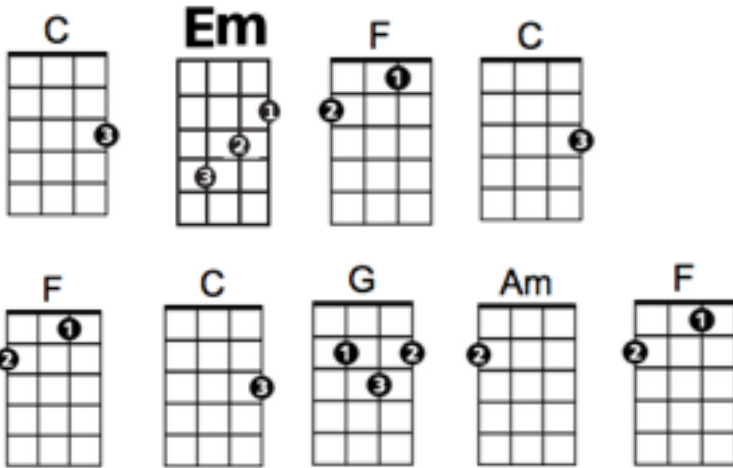

SOMEWHERE OVER THE RAINBOW by Harold Arlen / E.Y. Harburg
Beginner Uke chord chart by Cynthia Lin, <http://cynthialin.com/ukulele>
in the style of Iz – 2 island strums per chord, strum: D - l d U l - u l d u

SECTION 1 chords

C Em F C
Somewhere over the rainbow, way up high
F C G Am F
There's a place that I heard of once in a lullaby_____by
C Em F C
Somewhere over the rainbow, blue birds fly
F C G Am F
And the dreams that you dream of, dreams really do come true_____oooooo

SECTION 2 chords

C G Am F
Someday i'll wish upon a star, Wake up where the clouds are far behind me
C G Am
Where trouble melts like lemon drops High above the chimney tops that's where you'll
F
find me

back to SECTION 1 chords

C Em F C
Somewhere over the rainbow, blue birds fly
F C G Am F end C
And the dreams that you dare to, why, oh why can't I?_____ I