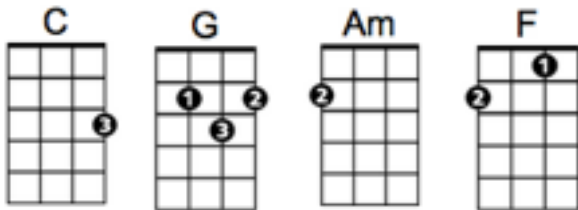

SOMEWHERE OVER THE RAINBOW by Harold Arlen / E.Y. Harburg
Beginner Uke chord chart by Cynthia Lin, <http://cynthialin.com/ukulele>
in the style of Iz – 2 island strums per chord, strum: D - l d U l - u l d u

SECTION 1 chords

C Em F C
Somewhere over the rainbow, way up high
F C G Am F
There's a place that I heard of once in a lullaby_____by
C Em F C
Somewhere over the rainbow, blue birds fly
F C G Am F
And the dreams that you dream of, dreams really do come true_____oooooo

SECTION 2 chords

C G Am F
Someday i'll wish upon a star, Wake up where the clouds are far behind me
C G Am
Where trouble melts like lemon drops High above the chimney tops that's where you'll
F
find me

back to SECTION 1 chords

C Em F C
Somewhere over the rainbow, blue birds fly
F C G Am F end C
And the dreams that you dare to, why, oh why can't I?_____ I