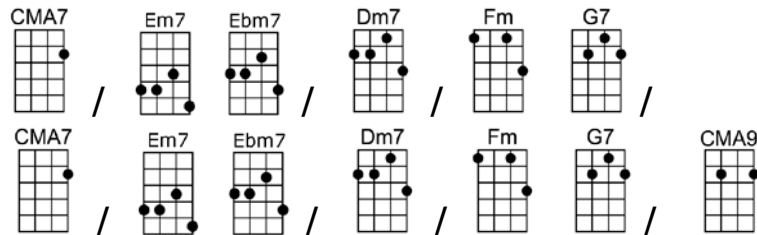

 Every time I tried to tell you the words just came out wrong    

 So I'll have to say I love you in a song.   

p.2. I'll Have To Say I Love You In a Song

Every time I tried to tell you the words just came out wrong

So I'll have to say I love you in a song.

Well, I know it's kind of late I hope I didn't wake you,

But there's something that I just gotta say, I know you'd under-stand

Every time I tried to tell you the words just came out wrong

So I'll have to say I love you in a song.

Outro:

I'LL HAVE TO SAY I LOVE YOU IN A SONG - Jim Croce

4/4 1...2...123 (without intro)

Intro: CMA7 / Em7 Ebm7 / Dm7 / G7 / (X2)

CMA7 Em7 Dm7 G7
Well, I know it's kind of late I hope I didn't wake you,

C G7 F C
So I'll have to say I love you in a song.

CMA7 / Em7 Ebm7 / Dm7 / G7 / (X2)

F F#dim E7 Am F
Every time I tried to tell you the words just came out wrong

C G7 F C
So I'll have to say I love you in a song.