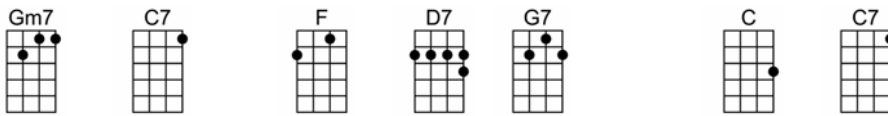

# IT'S ONLY A PAPER MOON w. E.Y. Harburg, Billy Rose m. Harold Arlen

4/4 1...2...1234

Say, it's only a paper moon sailing over a cardboard sea

But it wouldn't be make believe if you believed in me.

Yes, it's only a canvas sky hanging over a muslin tree

C C#dim Dm7 G7 Dm7 G7 C  
 Yes, it's only a canvas sky hanging over a muslin tree

Gm7 C7 F D7 G7 C C7  
 But it wouldn't be make believe if you believed in me.

F F#dim C C6 Dm7 G7 C C7  
 Without your love, it's a honky-tonk parade.

F F#dim C C6 Em7 A7 Dm7 G7  
 Without your love, it's a melody played in a penny arcade.

C C#dim Dm7 G7 Dm7 G7 C  
 It's a Bar-num and Bailey world, just as phony as it can be

Gm7 C7 F D7 G7 G#7  
 But it wouldn't be make believe if you believed..... if you believed.....,  
 8 8