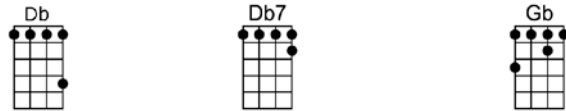

I can hear the music playin', I can feel your body swayin'
Read how many times I saw you, how in my silence I a-dored you

One floor be-low me you don't even know me, I love you
Only in my dreams did that wall between us come a-part

Oh my darlin', knock three times on the ceilin' if you want me

Twice on the pipe if the answer is no

Oh my sweetness (knock, knock, knock) means you'll meet me in the hallway

1. Twice on the pipe means you ain't gonna show (2nd verse)

2. Twice on the pipe means you ain't gonna show

p.2. Knock Three Times

Instrumental:

I can hear the music playin', I can feel your body swayin'

One floor be-low me you don't even know me, I love you

Oh my darlin', knock three times on the ceilin' if you want me

Twice on the pipe if the answer is no

Oh my sweetness (knock, knock, knock) means you'll meet me in the hallway

Twice on the pipe means you ain't gonna show oh, my darling, knock three times!

KNOCK THREE TIMES-Irwin Levine/L. Russell Brown