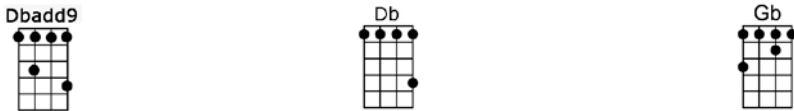

I can hear the music playin', I can feel your body swayin'
Read how many times I saw you, how in my silence I a-dored you

One floor be-low me you don't even know me, I love you
Only in my dreams did that wall between us come a-part

Oh my darlin', knock three times on the ceilin' if you want me

Twice on the pipe if the answer is no

Oh my sweetness (knock, knock, knock) means you'll meet me in the hallway

1. Twice on the pipe means you ain't gonna show (2nd verse)

2. Twice on the pipe means you ain't gonna show

p.2. Knock Three Times

Instrumental:

I can hear the music playin', I can feel your body swayin'

One floor be-low me you don't even know me, I love you

Oh my darlin', knock three times on the ceilin' if you want me

C C7 F
2. Twice on the pipe means you ain't gonna show

Instrumental: Gb Db

Dbsus Db Dbsus Db
I can hear the music playin', I can feel your body swayin'

Dbadd9 Db Gb
One floor be-low me you don't even know me, I love you