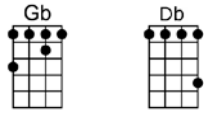

I can hear the music playin', I can feel your body swayin'
Read how many times I saw you, how in my silence I a-dored you

One floor be-low me you don't even know me, I love you
Only in my dreams did that wall between us come a-part

Oh my darlin', knock three times on the ceilin' if you want me

Twice on the pipe if the answer is no

Oh my sweetness (knock, knock, knock) means you'll meet me in the hallway

1. Twice on the pipe means you ain't gonna show (2nd verse)

2. Twice on the pipe means you ain't gonna show

p.2. Knock Three Times

Instrumental:

I can hear the music playin', I can feel your body swayin'

One floor be-low me you don't even know me, I love you

Oh my darlin', knock three times on the ceilin' if you want me

C C7 F
2. Twice on the pipe means you ain't gonna show

Instrumental: Gb Db

Dbsus Db Dbsus Db
I can hear the music playin', I can feel your body swayin'

Dbadd9 Db Gb
One floor be-low me you don't even know me, I love you