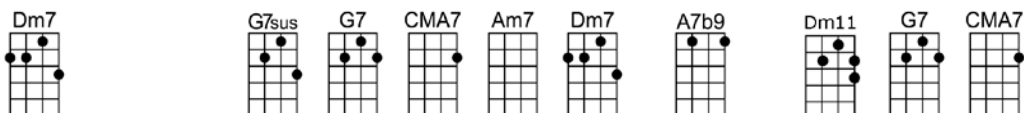

Just the way you look to - night just the way you look to - night