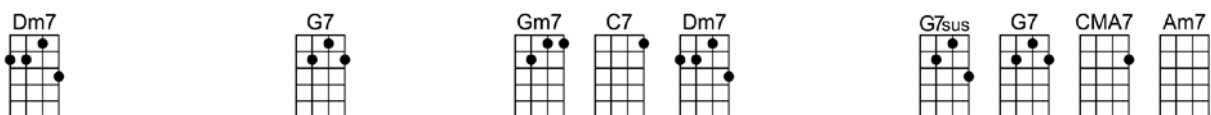

Won't you please ar-range it 'cause I love you, just the way you look to - night