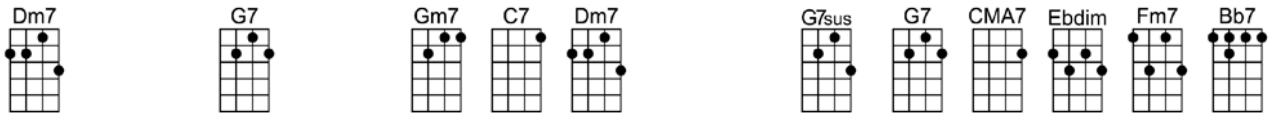

THE WAY YOU LOOK TONIGHT

4/4 1...2...1234

Intro: First 4 chords X2

Some day when I'm awfully low, when the world is cold

I will feel a glow just thinking of you and the way you look to - night

Oh, but you're love - ly, with your smile so warm, and your cheek so soft

There is nothing for me but to love you, just the way you look to - night

With each word your tenderness grows, tearing my fear a - part,

And that laugh that wrinkles your nose touches my fool - ish heart

THE WAY YOU LOOK TONIGHT

4/4 1...2...1234

Intro: First 4 chords X2

CMA7 Am7 Dm7 G7 Em7 A7b9
Some day when I'm awfully low, when the world is cold

Dm7 G7 Gm7 C7 Dm7 G7sus4 G7 CMA7 Am7 Dm7 G7
I will feel a glow just thinking of you and the way you look to -night

EbMA7 Edim Fm7 Bb7 EbMA7 Gm7 Gbdim Fm7 Bb7
With each word your tenderness grows, tearing my fear a - part,

EbMA7 Edim Fm7 Bb7 EbMA7 Cm7 Am7b5 Dm7 G7
And that laugh that wrinkles your nose touches my fool - ish heart