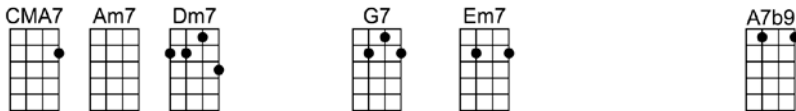

Love - ly, never, never change, keep that breathless charm