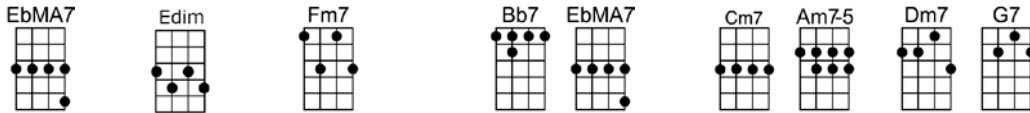

And that laugh that wrinkles your nose touches my fool - ish heart