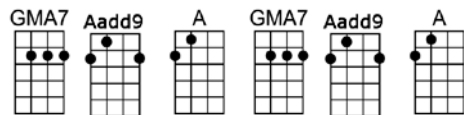

And I need you more than want you, and I want you for all time

And the Wichita Lineman is still on the line

Instrumental:

And I need you more than want you, and I want you for all time

And the Wichita Lineman is still on the line

Outro:

(repeat and fade)

**WICHITA LINEMAN**-Jimmy Webb  
4/4 1...2...1234 (slow count)

**Intro: | DMA7 | Asus | (X2)**

**GMA7 F#m7 Asus**  
I am a lineman for the county, and I drive the main road

**Bm F#m E B**  
Searchin' in the sun for an-other over-load

**Bm F#m E B**  
And if it snows that stretch down south won't ever stand the strain

**Aadd9 A G#m7 GMA7**  
And I need you more than want you, and I want you for all time

**B F#7sus GMA7 Aadd9 GMA7 Asus**  
And the Wichita Lineman is still on the line

**Instrumental: GMA7 F#m7 Asus Bm F#m E B**

**Aadd9 A G#m7 GMA7**  
And I need you more than want you, and I want you for all time

**B F#7sus GMA7 Aadd9 GMA7 Asus**  
And the Wichita Lineman is still on the line