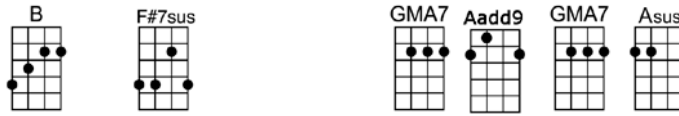

# WICHITA LINEMAN - Jimmy Webb

4/4 1...2...1234 (slow count)

Intro:   | (X2)

  and I drive the main road 

 Searchin' in the sun for an-other over-load   

I hear you singin' in the wire,   I can hear you through the whine  

And the Wichita Lineman   is still on the line    

I know I need a small va-cation   but it don't look like rain 

And if it snows that stretch down south won't ever stand the strain    

p.2. Wichita Lineman

And I need you more than want you, and I want you for all time

And the Wichita Lineman is still on the line

Instrumental:

And I need you more than want you, and I want you for all time

And the Wichita Lineman is still on the line

**Bm F#m E B**  
And if it snows that stretch down south won't ever stand the strain

**Aadd9 A G#m7 GMA7**  
And I need you more than want you, and I want you for all time

**B F#7sus GMA7 Aadd9 GMA7 Asus**  
And the Wichita Lineman is still on the line