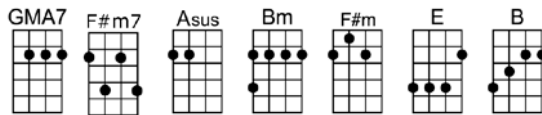

# WICHITA LINEMAN - Jimmy Webb

4/4 1...2...1234 (slow count)

Intro:   | (X2)

  and I drive the main road 

 Searchin' in the sun for an-other over-load   

I hear you singin' in the wire,   I can hear you through the whine  

And the Wichita Lineman   is still on the line    

I know I need a small va-cation   but it don't look like rain 

And if it snows that stretch down south won't ever stand the strain    

p.2. Wichita Lineman

And I need you more than want you, and I want you for all time

And the Wichita Lineman is still on the line

Instrumental:

And I need you more than want you, and I want you for all time

And the Wichita Lineman is still on the line

**Bm F#m E B**  
And if it snows that stretch down south won't ever stand the strain

**Aadd9 A G#m7 GMA7**  
And I need you more than want you, and I want you for all time

**B F#7sus GMA7 Aadd9 GMA7 Asus**  
And the Wichita Lineman is still on the line