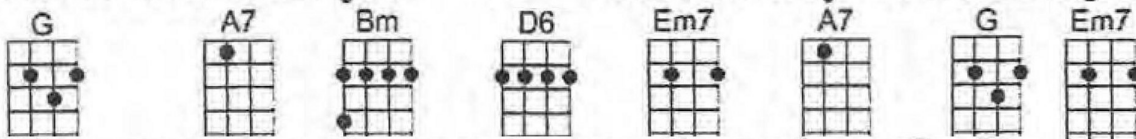

Sing it loud so I can hear you make it easy to be near you