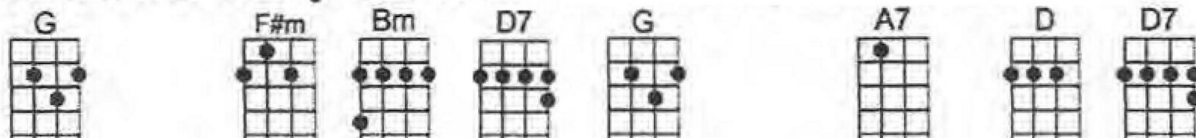

INTRO: 4/4 1...2...1234

I WILL

SING D

4/4 1...2...123 (if you play the song without an intro)

Who knows how long I've loved you, you know I love you still

Will I wait a lonely lifetime? If you want me to, I will.

For if I ever saw you I didn't catch your name

But it never really mattered I will always feel the same

Love you for-ever and forever, love you with all my heart

Love you when-ever we're together, love you when we're a-part.