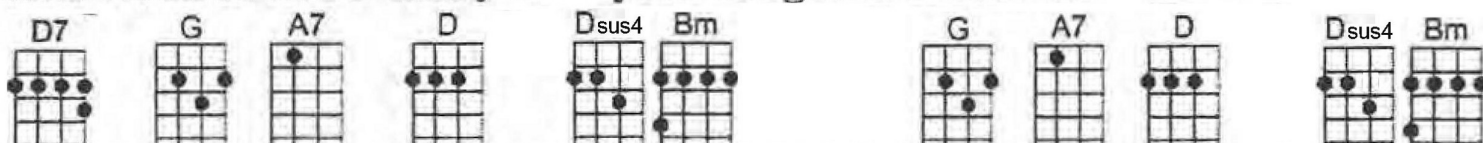

And when at last I find you your song will fill the air