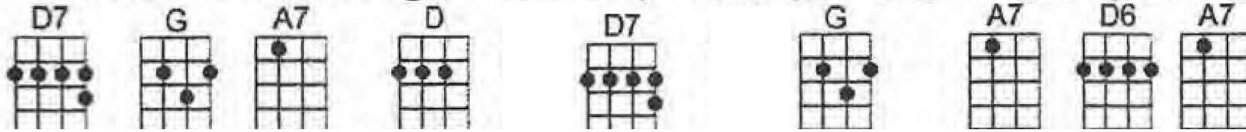

INTRO: 4/4 1...2...1234

I WILL

SING D

4/4 1...2...123 (if you play the song without an intro)

Who knows how long I've loved you, you know I love you still

Will I wait a lonely lifetime? If you want me to, I will.

For if I ever saw you I didn't catch your name

But it never really mattered I will always feel the same

Love you for-ever and forever, love you with all my heart

Love you when-ever we're together, love you when we're a-part.